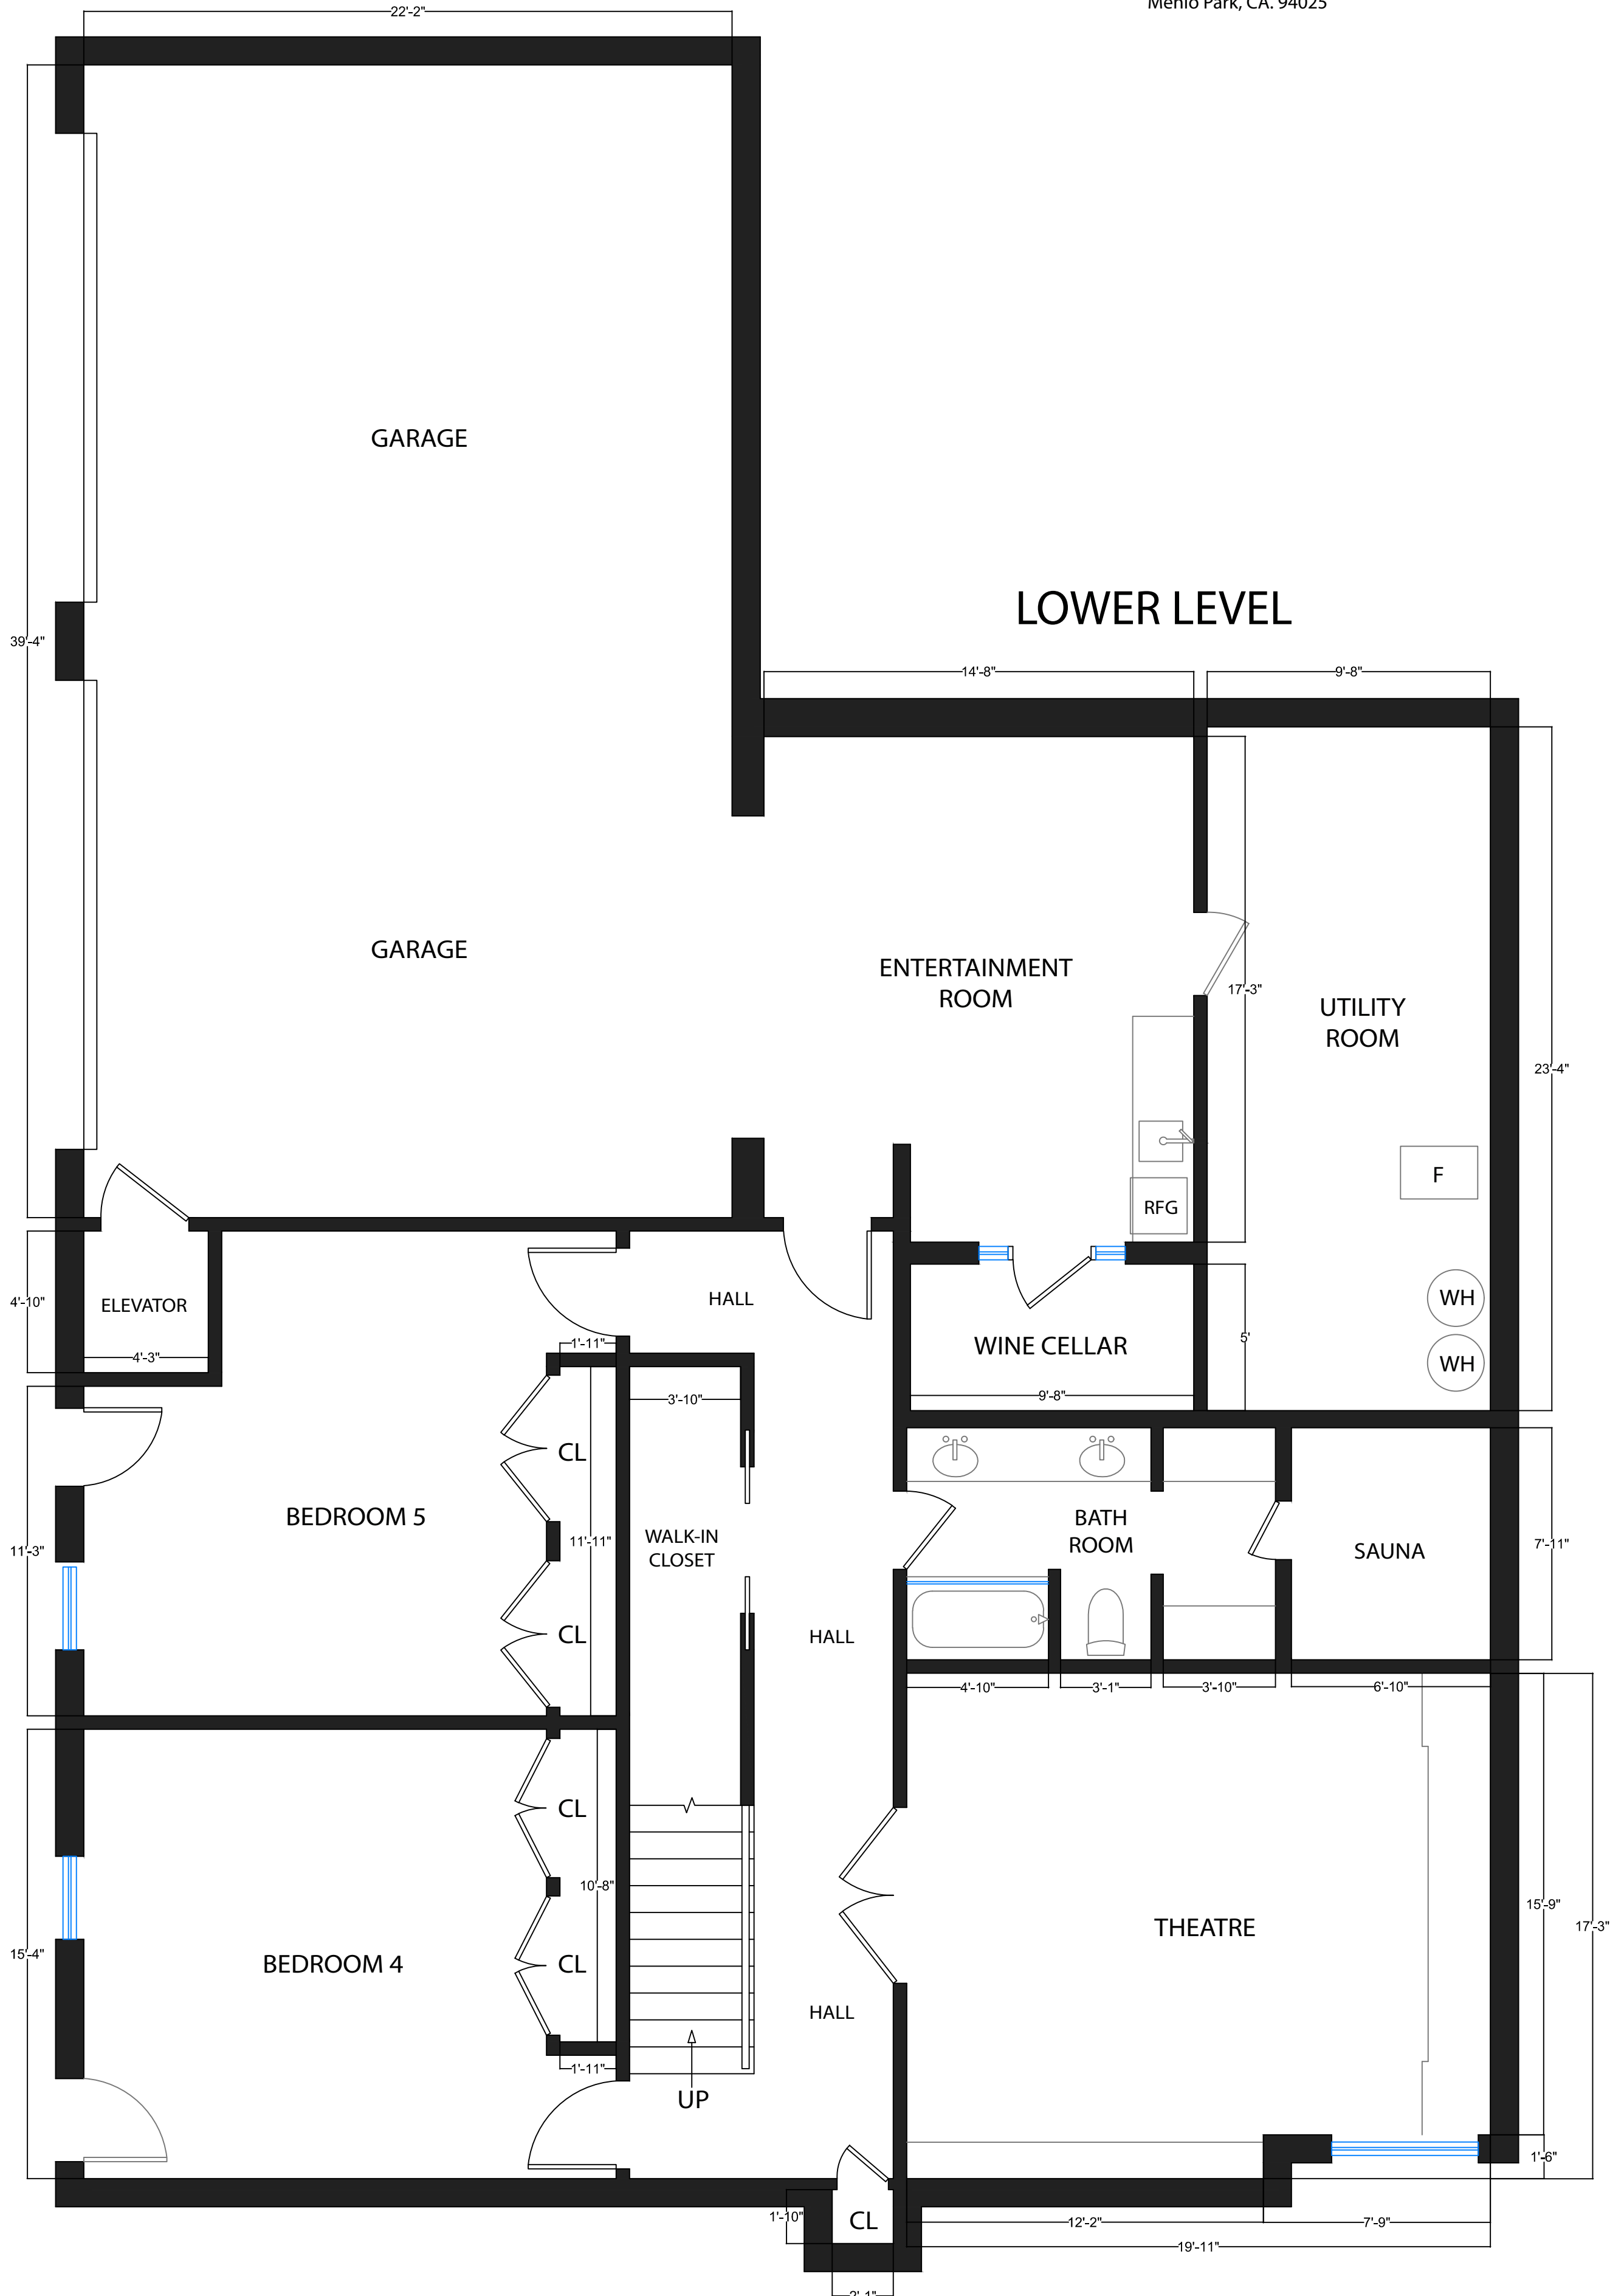

# 1177 Johnson St.

Menlo Park, CA. 94025

## MAIN LEVEL

DISCLAIMER: RENDERING BY OPEN HOMES PHOTOGRAPHY. ALL MEASUREMENTS ARE APPROXIMATE AND MAY NOT BE EXACT. DO NOT RELY ON THE ACCURACY OF THIS FLOOR PLAN WHEN DETERMINING THE PRICE OF A PROPERTY OR MAKING DECISIONS REGARDING BUYING OR SELLING OF PROPERTIES WITHOUT INDEPENDENT VERIFICATION.

# 1177 Johnson St.

Menlo Park, CA. 94025

DISCLAIMER: RENDERING BY OPEN HOMES PHOTOGRAPHY. ALL MEASUREMENTS ARE APPROXIMATE AND MAY NOT BE EXACT. DO NOT RELY ON THE ACCURACY OF THIS FLOOR PLAN WHEN DETERMINING THE PRICE OF A PROPERTY OR MAKING DECISIONS REGARDING BUYING OR SELLING OF PROPERTIES WITHOUT INDEPENDENT VERIFICATION.