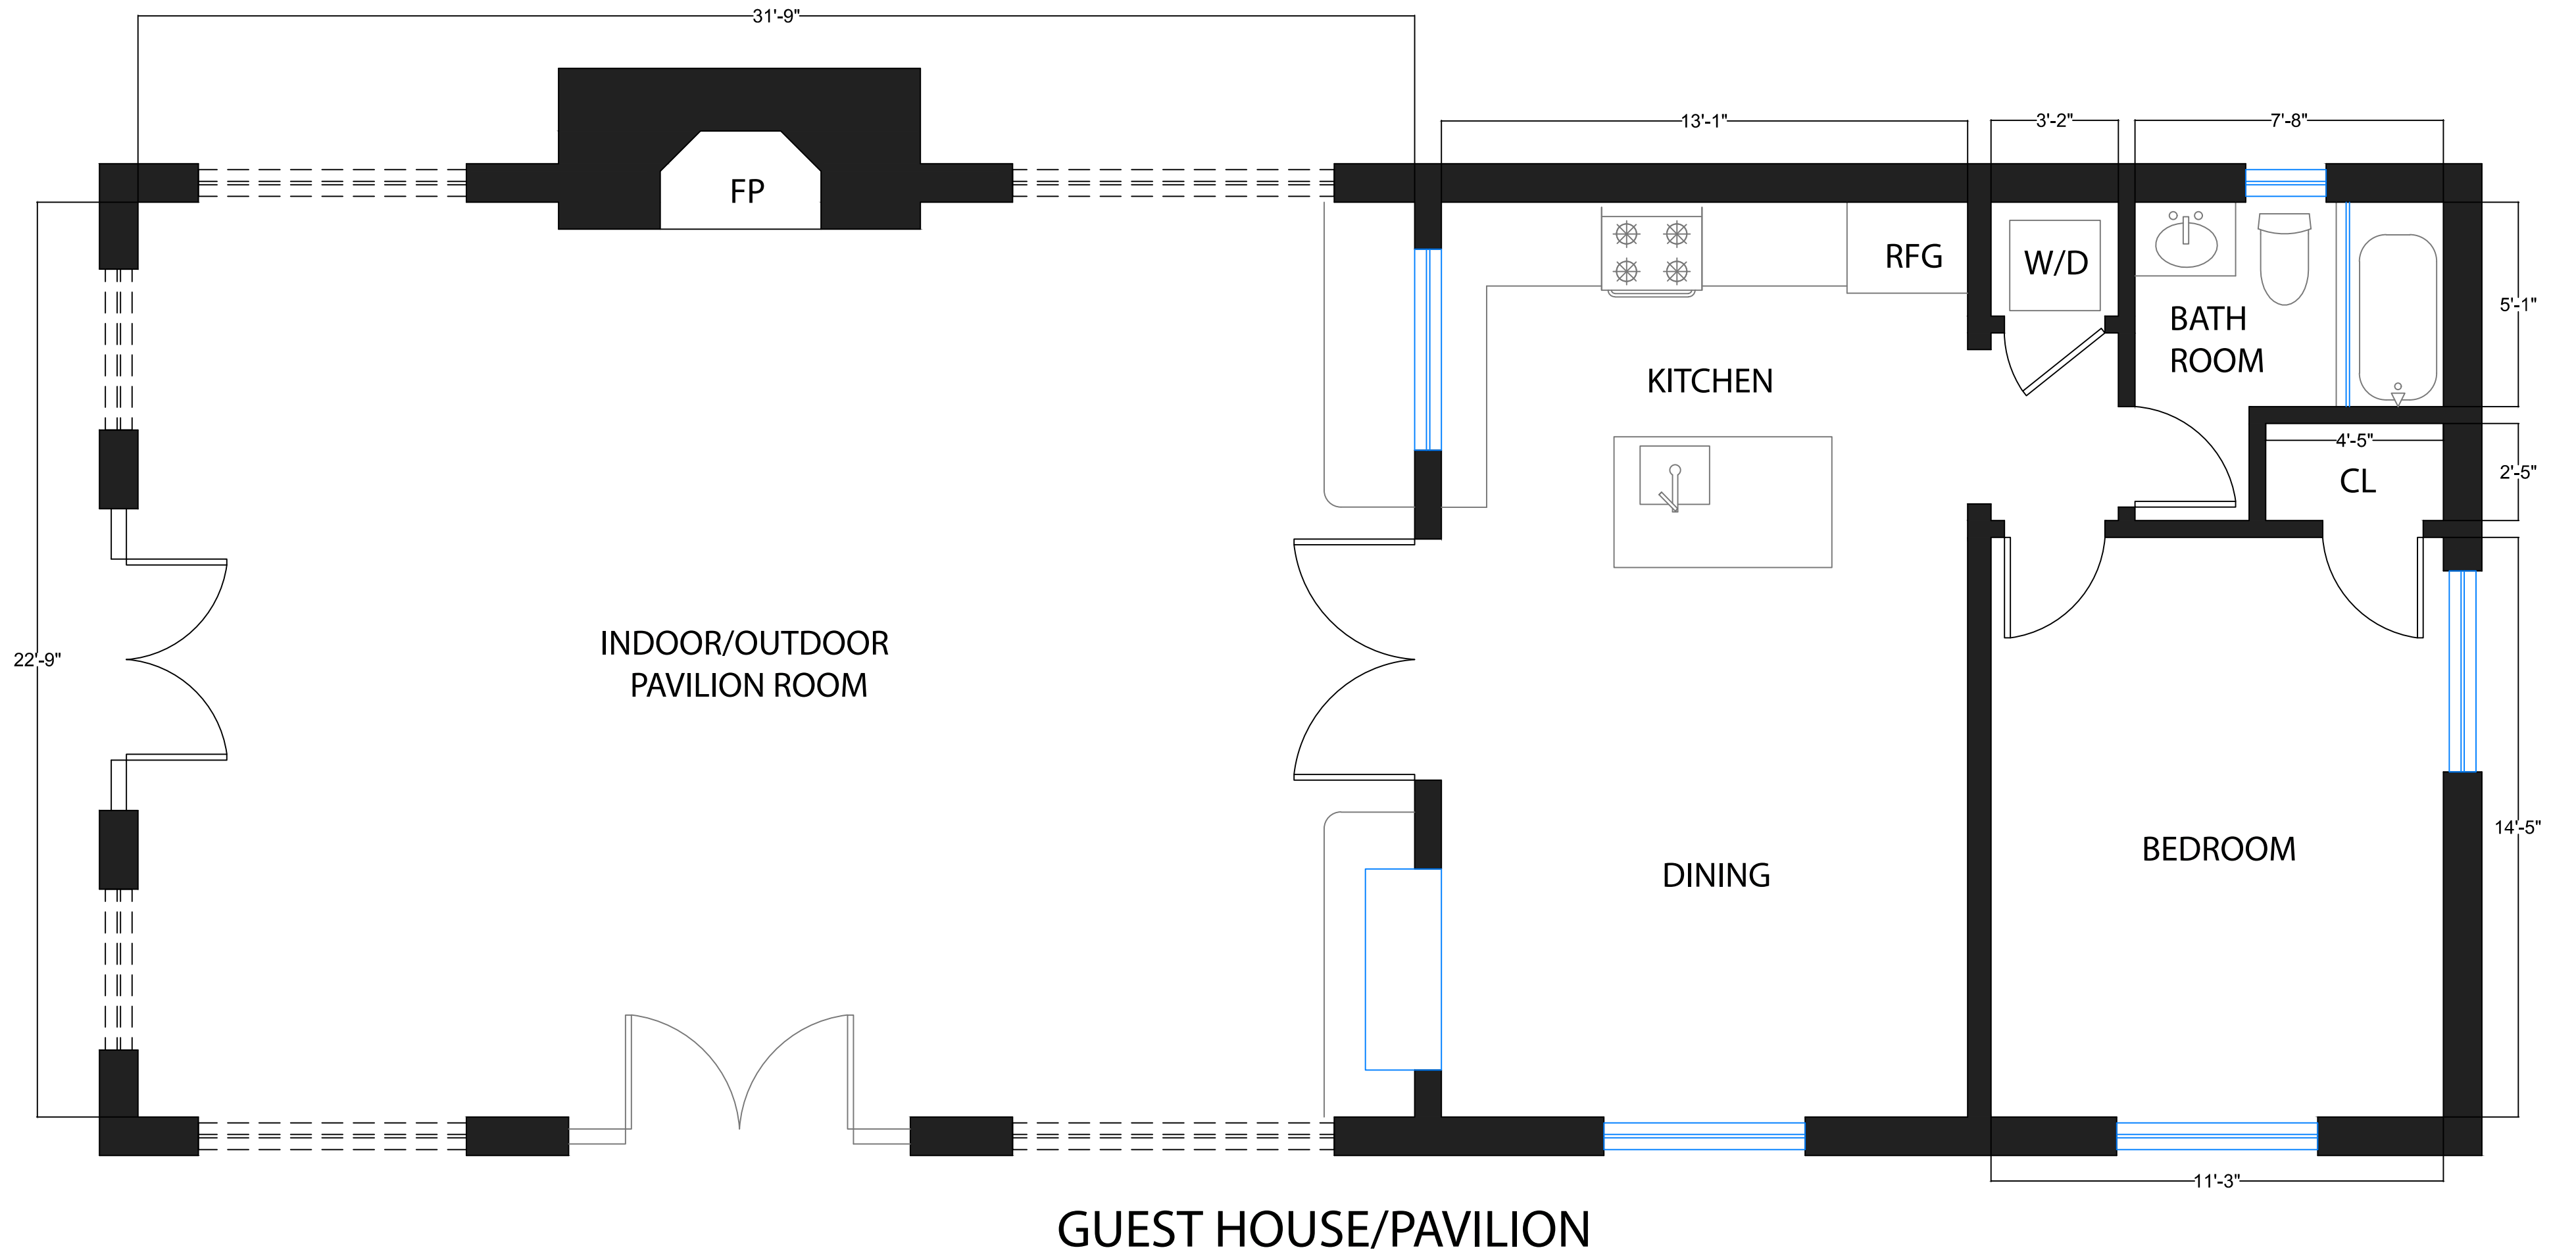

## MAIN LEVEL

DISCLAIMER: RENDERING BY OPEN HOMES PHOTOGRAPHY. ALL MEASUREMENTS ARE APPROXIMATE AND MAY NOT BE EXACT. DO NOT RELY ON THE ACCURACY OF THIS FLOOR PLAN WHEN DETERMINING THE PRICE OF A PROPERTY OR MAKING DECISIONS REGARDING BUYING OR SELLING OF PROPERTIES WITHOUT INDEPENDENT VERIFICATION.

# 1177 Johnson St.

Menlo Park, CA. 94025

DISCLAIMER: RENDERING BY OPEN HOMES PHOTOGRAPHY. ALL MEASUREMENTS ARE APPROXIMATE AND MAY NOT BE EXACT. DO NOT RELY ON THE ACCURACY OF THIS FLOOR PLAN WHEN DETERMINING THE PRICE OF A PROPERTY OR MAKING DECISIONS REGARDING BUYING OR SELLING OF PROPERTIES WITHOUT INDEPENDENT VERIFICATION.